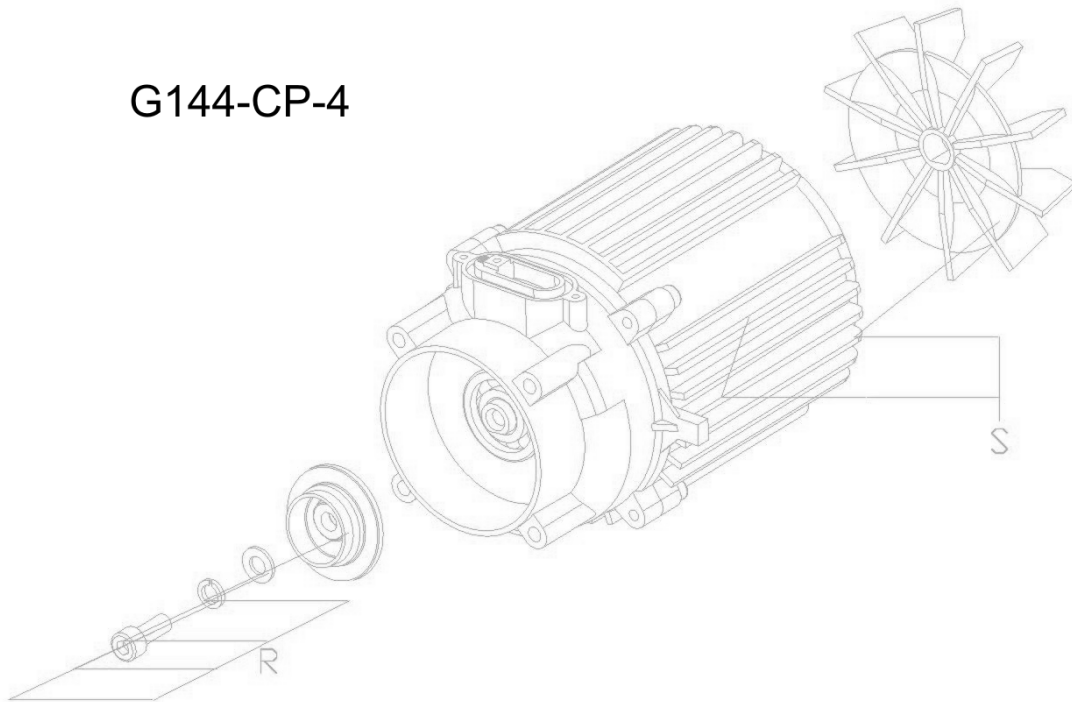

G144-CP-4

Ref. K	Part n.	Customer part n.	Description	Quantity	Validity		Price
					From	To	
R	KTRI40380		KIT P 15-245 PIATTELLO G134-C	1,00			--
S	MOMO40063		MOTEUR 1PH G134-C 230-50 ZHE	1,00			--