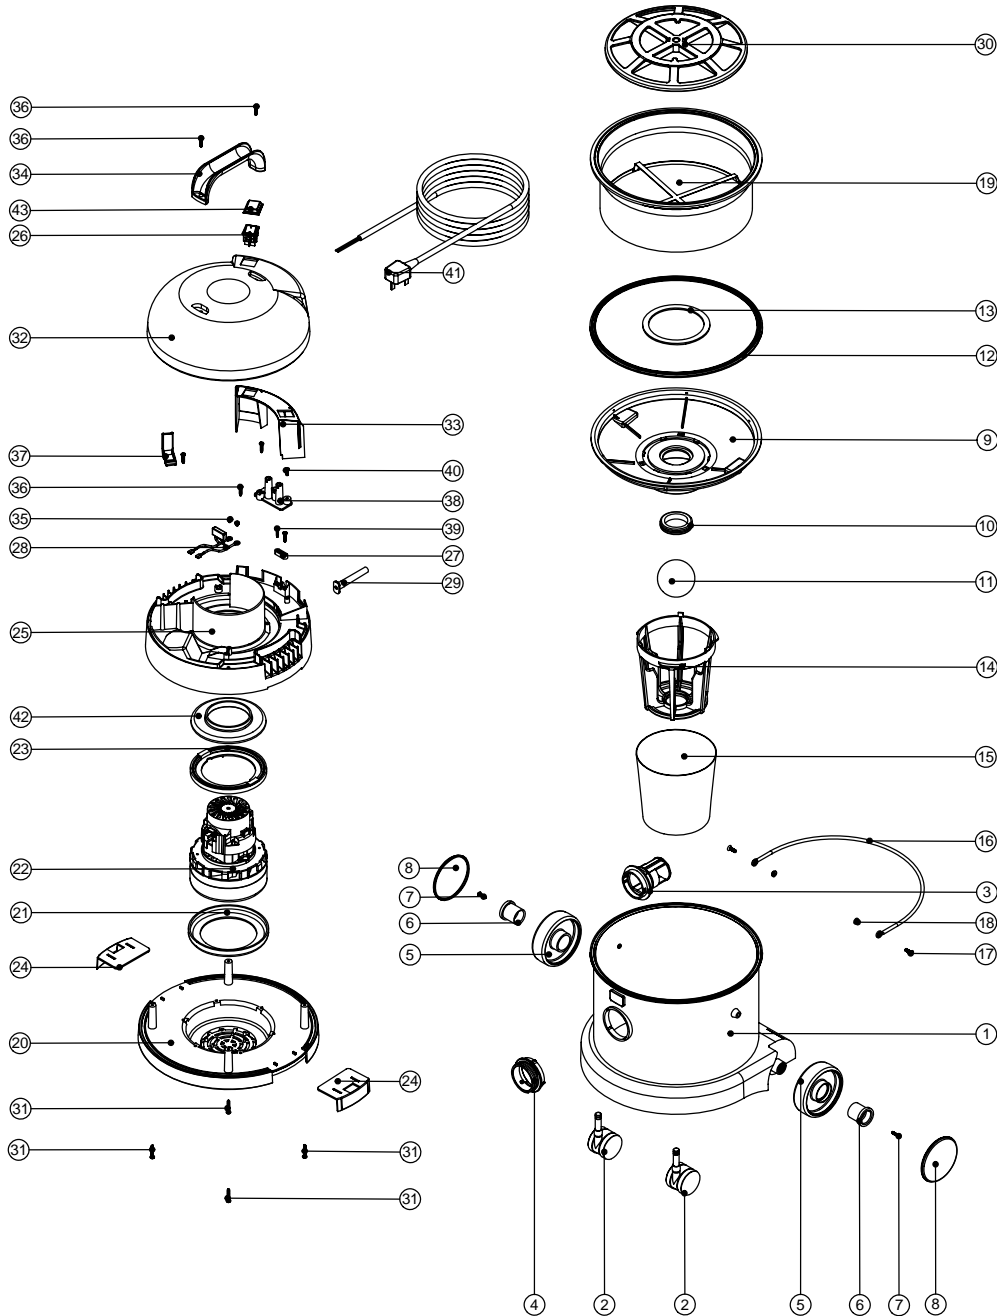

Numatic International Spare Parts

Model No: WV370-2 / WV380-2 EXPLODED DRAWING

234335
DRAWING: EXP-0766 ISS:A06
26/06/2008

Numatic International Spare Parts

Model No: WV370-2 / WV380-2 EXPLODED DRAWING

POS:	ITEM NO:	DESCRIPTION:	COMMENTS:
1	325426	BLUE DRUM ASSEMBLY	WV370-2
	325425	RED DRUM ASSEMBLY	WV370-2
	325427	GREEN DRUM ASSEMBLY	WV370-2
	325428	YELLOW DRUM ASSEMBLY	WV370-2
	225981	BLUE DRUM ASSEMBLY	WV380-2
	225980	RED DRUM ASSEMBLY	WV380-2
	225982	GREEN DRUM ASSEMBLY	WV380-2
	225983	YELLOW DRUM ASSEMBLY	WV380-2
	225210	GREY DRUM ASSEMBLY	WV380-2
	250028	FUN FACE	
2	204111	50MM TWIN WHEEL CASTOR WITH PU TYRE	WV370-2
	204059	2 INCH CASTOR	WV380-2
3	206493	WET DRY CONNECTOR	WV370-2
	225085	BAG CONNECTOR	WV380-2
4	227397	BLUE THREADED NECK	
	227396	RED THREADED NECK	
	227398	GREEN THREADED NECK	
	227399	YELLOW THREADED NECK	
5	227640	2 SHOT WHEEL ASSEMBLY	
6	227868	WHEEL HUB FOR 2 SHOT WHEEL	
7	219105	No8 X 5/8 INCH LONG POZI PAN PLASTITE SCREW	
8	227638	BLACK TRIM	
9	229635	FLOAT CAGE SUPPORT	
10	220235	FLOAT GROMMET	
11	206026	POLYPROP BALL	
12	207011	FLOAT CAGE GASKET	
13	225083	FLOAT ASSEMBLY GASKET	
14	225086	FLOAT CAGE	
15	207055	GAUZE FILTER	
16	403039	BUCKET HANDLE	
17	219282	M5 X 16MM LONG POZI PAN COUNTERSUNK SCREW	
18	208026	BUCKET HANDLE SPACER	
19	207109	12 INCH FILTER (DOUBLE BOTTOM) 160GRM SMS	INCLUDES ITEM 30 (209050)
20	227921	BOTTOM MOTOR HOUSING	
21	202031	BOTTOM MOTOR GASKET	
22	205443	240V 2 STAGE D.I BYPASS ACUSTEK MOTOR (BL21104T) (MARKED 230V) TCO	
	205441	120V 2 STAGE D.I BYPASS ACUSTEK MOTOR (BL21101)	
23	227925	TOP MOTOR GASKET	
24	227115	TOGGLE	
25	227923	TOP MOTOR HOUSING	
26	220843	BLUE ROCKER SWITCH	
27	227008	BLACK CABLE CLAMP	
28	220698	SUPPRESSOR ASSEMBLY	
29	220923	STRESS RELIEF	
30	209050	SINGLE FILTER GRID	
31	219369	No8 X 1 INCH LONG POZI PAN STAINLESS STEEL PLASTITE SCREW	
32	227919	SWITCH COVER TOP	
33	227927	SWITCH MOUNTING BRACKET	
34	206451	HANDLE	
35	219090	M4 X 8MM LONG POZI PAN SEMS SCREW	
36	219041	No8 X 3/4 INCH LONG POZI PAN SCREW	
37	227019	CABLE HOOK	
38	220564	TERMINAL BLOCK MOULDING (2 INSERTS)	
39	219107	No6 X 5/8 INCH LONG POZI PAN PLASTITE SCREW	
40	219101	No8 X 1/2 INCH LONG POZI PAN PLASTITE SCREW	
41	236033	10.0M X 1.00MM X 2 CORE CABLE (UK PLUG)	
	236034	10.0M X 1.00MM X 2 CORE CABLE (EURO PLUG)	
	236036	10.0M X 1.00MM X 2 CORE CABLE (RSA PLUG)	
	236049	10MT X 2 CORE X 1.5MM CABLE PLUS 16AMP INDUSTRIAL PLUG	
	236047	10.0M X .75MM X 2 CORE CABLE + SWISS PLUG	
	236043	10.0M X 18AWG X 3 CORE YELLOW CABLE (CSA PLUG)	
42	227926	AIR SEPERATOR	
43	206573	SWITCH COVER (PLUG HANDLE)	