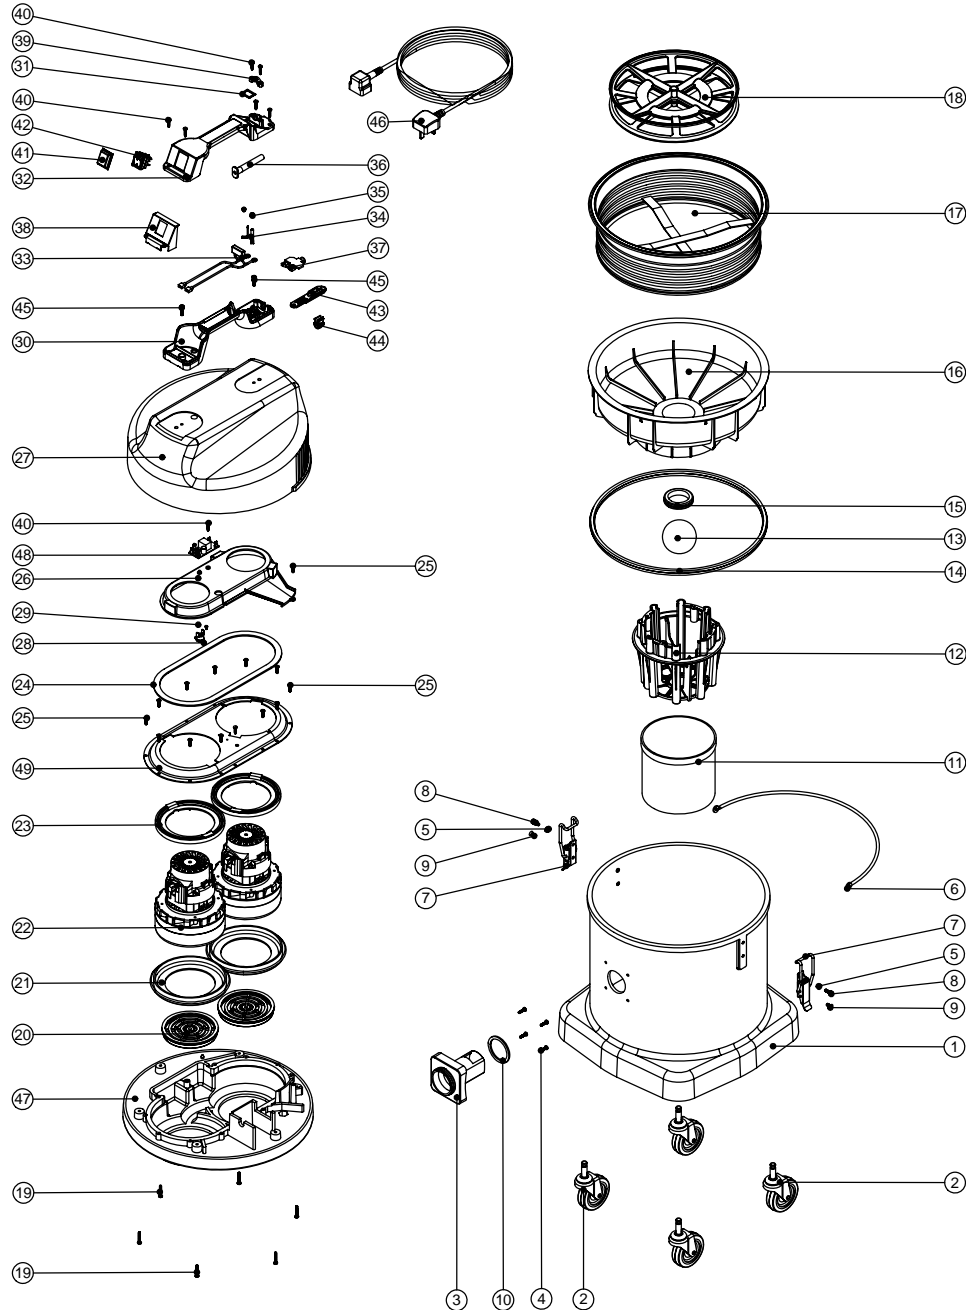

Numatic International Spare Parts

Model No: WVD570-2 EXPLODED DRAWING

234345
DRAWING: EXP-0776 ISS:A03
26/06/2008

Numatic International Spare Parts

Model No: WVD570-2 EXPLODED DRAWING

POS:	ITEM NO:	DESCRIPTION:	COMMENTS:
1	325008	RED CONTAINER	
	325039	GREEN CONTAINER	
	325040	YELLOW CONTAINER	
	325132	GREY CONTAINER	
2	204060	3 INCH CASTOR	
3	206117	FLANGE	
4	219105	No8 X 5/8 INCH LONG POZI PAN PLASTITE SCREW	
5	208025	SPACER BUCKET HANDLE	
6	418512	BLACK CRANKED BUCKET HANDLE	
7	206135	TOGGLE FASTENER	
8	219045	M5 X 16MM LONG POZI PAN SEMS SCREW	
9	219330	M5 X 12MM LONG POZI PAN COUNTRSUNK SCREW	
10	202027	HOSE FLANGE GASKET	
11	207073	GAUZE FILTER	
12	225130	MOULDED FLOAT CAGE	
13	206026	POLYPROP BALL	
14	202036	FLOAT MOULD EXTRUSION SEAL	
15	220235	FLOAT GROMMET	
16	225101	FLOAT MOULDING	
17	207030	WHITE FILTER ASSEMBLY	
18	209600	DOUBLE 12 INCH FILTER GRID (GROOVED CIRCULAR RIB)	
19	219369	No8 X 1 INCH LONG POZI PAN STAINLESS STEEL PLASTITE SCREW	
20	206010	FAN GUARD	
21	202005	MOTOR BOTTOM GASKET	
22	205411	240V 2 STAGE D.I BYPASS ACUSTEK MOTOR (BL21104)(MARKED 230V)	
	205409	120V 2 STAGE D.I BYPASS ACUSTEK MOTOR (BL21101)	
23	227925	TOP MOTOR GASKET	
24	202012	GASKET	
25	219370	No8 X 5/8 INCH LONG PLASTITE STAINLESS STEEL SCREW	
26	227928	570 AIR SEPERATOR (LAMB BYPASS MOTOR DUPLEX)	
27	227043	COVER MOULDING	
28	220532	THERMOSTAT	
29	219491	M5 X 3MM LONG POZI PAN TAPTITE SCREW	
30	320686	HANDLE BASE MOULDING	
31	202000	TERMINAL GASKET	
32	227625	HANDLE COVER (10AMP / 2 PIN / 1 SWITCH)	
	227627	HANDLE COVER HARD WIRE 1 SWITCH	
33	220142	SUPPRESSOR ASSEMBLY	
34	206562	CONTACT PIN	
35	219090	M4 X 8MM LONG POZI PAN SEMS SCREW	
36	220923	STRESS RELIEF	
37	227632	TERMINAL COVER & CLAMP	
38	227635	SWITCH MOUNTING BRACKET (1 SWITCH)	
39	227564	PLUG LOCATION CLAMP	
40	219107	No6 X 5/8 INCH LONG POZI PAN PLASTITE SCREW	
41	206573	SWITCH COVER (PLUG HANDLE)	
42	220843	BLUE ROCKER SWITCH	
43	227636	STRAIN RELIEF	
44	227637	CABLE CLIP	
45	219546	M5 X 20MM LONG POZI PAN SEMS SCREW	
46	236009	10.0M X 1.00MM X 2 CORE NUCABLE (UK PLUG)	
	236123	10.0MT X 1MM X 2 CORE YELLOW CABLE (SOCKET + PLUG) EURO	
	236017	10.0M X 1.00MM X 2 CORE NUCABLE (SWISS PLUG)	
	236021	10.0M X 1.00MM X 2 CORE NUCABLE (SOUTH AFRICAN PLUG)	
	236029	10.0M X 1.00MM X 2 CORE NUCABLE (AUSTRALIAN PLUG)	
	236065	10M X 2 CORE X 2.5MM CABLE PLUS 32AMP INDUSTRIAL PLUG	HARDWIRED MACHINES
	236063	10.0MT X 3CORE X 14AWG (YELLOW) SJTW 5-15P PLUG CSA	HARDWIRED MACHINES
47	301048	PROCESSED BOTTOM MOTOR HOUSING	
48	220555	230V DELAY START MODULE	
	220556	115V DELAY START MODULE	
49	325526	TOP MOTOR HOUSING (DUPLEX)	