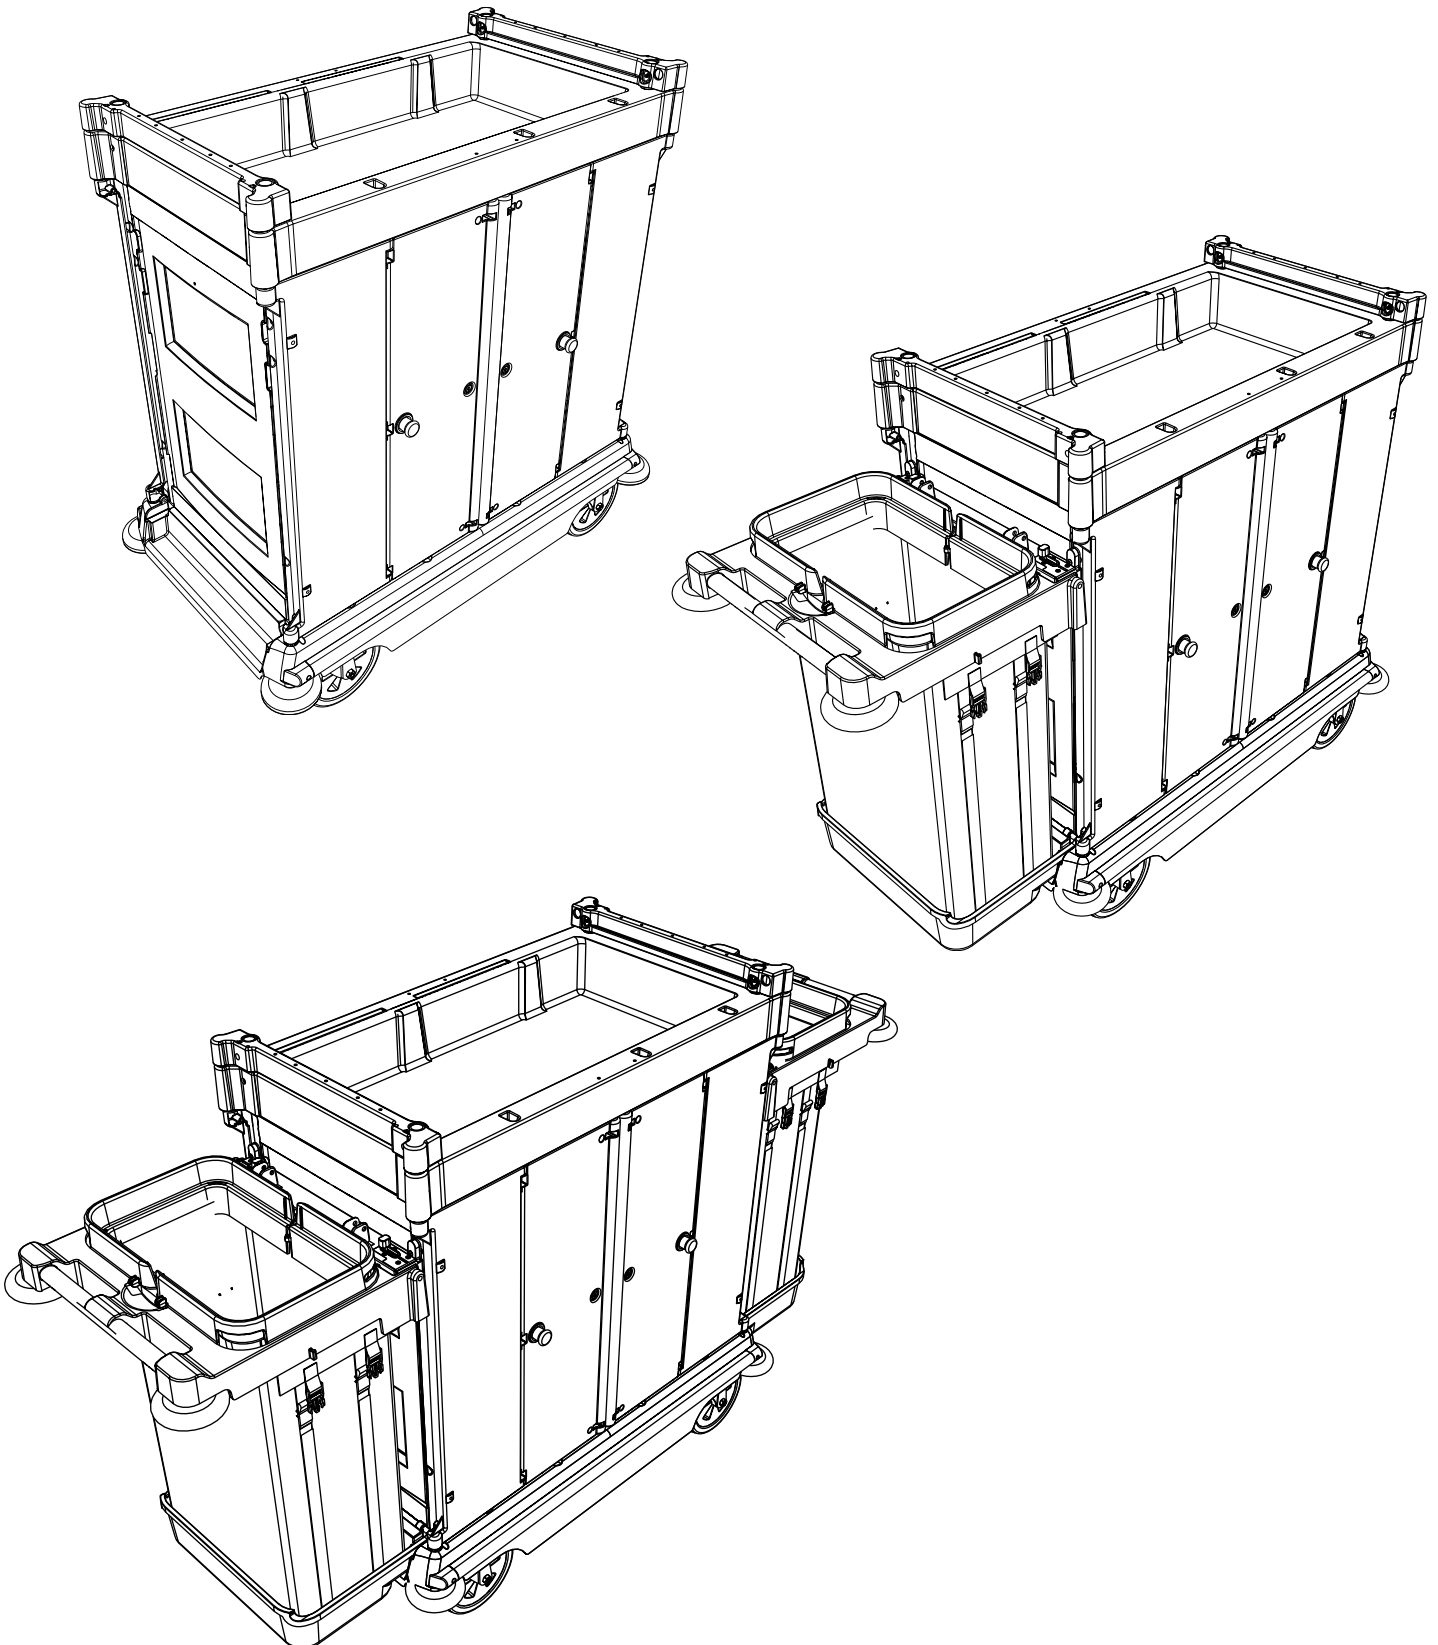

Numatic

NKU 30,31,32 HF

ITEM	PART	DESCRIPTION	QTY
1	903843	BASE	1
2	902570	FRONT UPRIGHT	1
3	902571	REAR UPRIGHT	1
4	903837	REAR DOOR ASSEMBLY	2
5	223395	PANEL MOULDING	2
6	903844	WIDE SHELF WITH BLOCK	1
7	223205	HALF SHELF	1
8	223105	NARROW SHELF	1
9	903839	LEFT HAND DOOR (LABELLED B)	1
10	903840	RIGHT HAND DOOR (LABELLED A)	1
11	902210	TOP TRAY MOULDING	1
12	223390	DOOR MOUNTING MOULDING	1