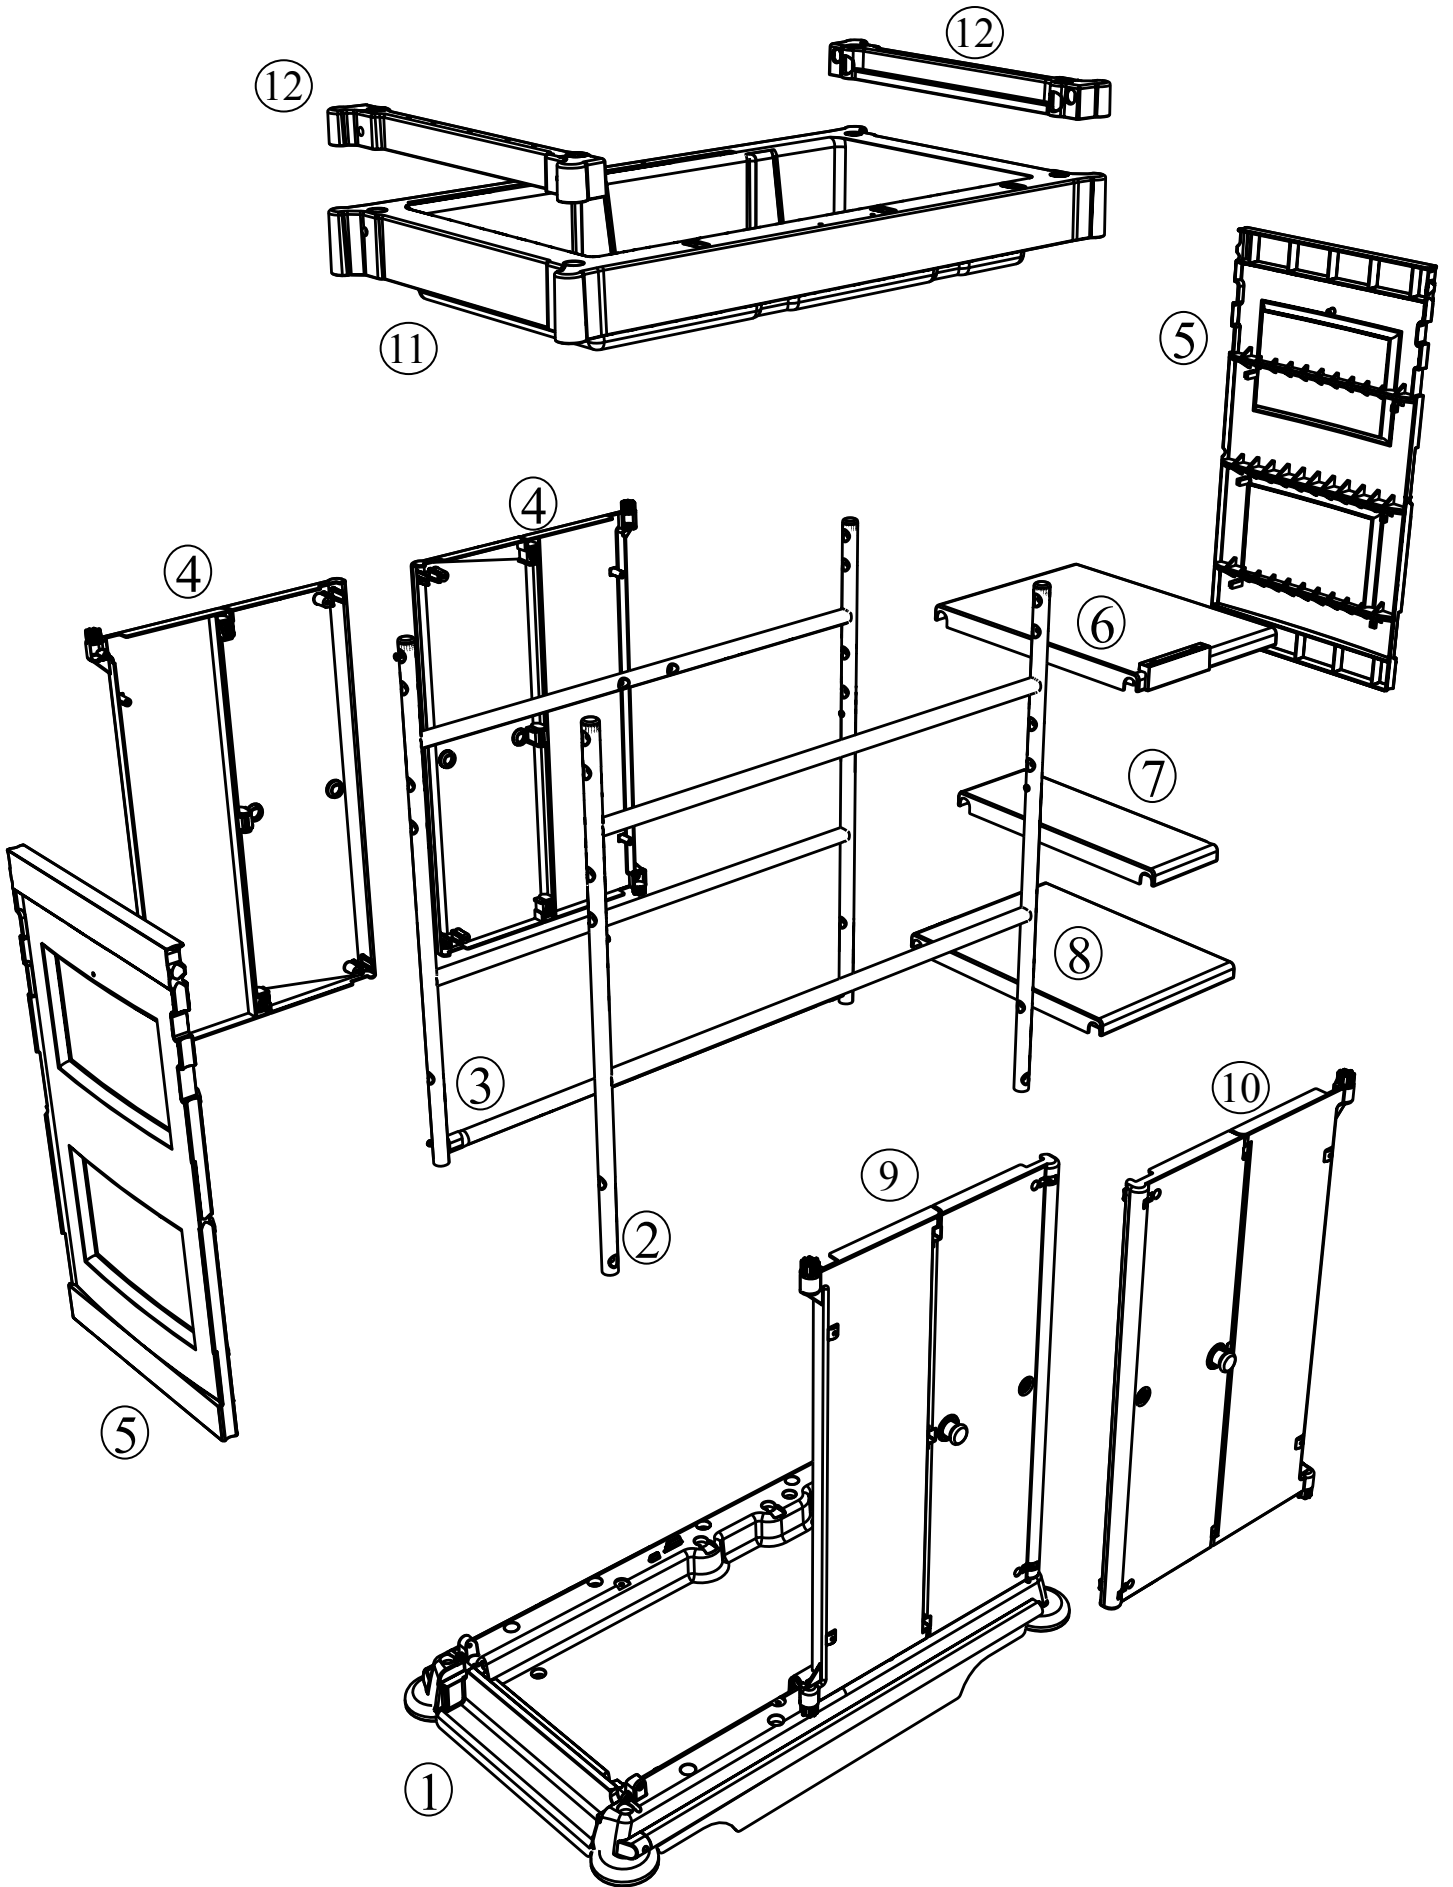

Numatic

NKU 30,31,32 HF

ITEM	PART	DESCRIPTION	QTY
1	903843	BASE	1
2	902570	FRONT UPRIGHT	1
3	902571	REAR UPRIGHT	1
4	903837	REAR DOOR ASSEMBLY	2
5	223395	PANEL MOULDING	2
6	903844	WIDE SHELF WITH BLOCK	1
7	223205	HALF SHELF	1
8	223105	NARROW SHELF	1
9	903839	LEFT HAND DOOR (LABELLED B)	1
10	903840	RIGHT HAND DOOR (LABELLED A)	1
11	902210	TOP TRAY MOULDING	1
12	223390	DOOR MOUNTING MOULDING	1