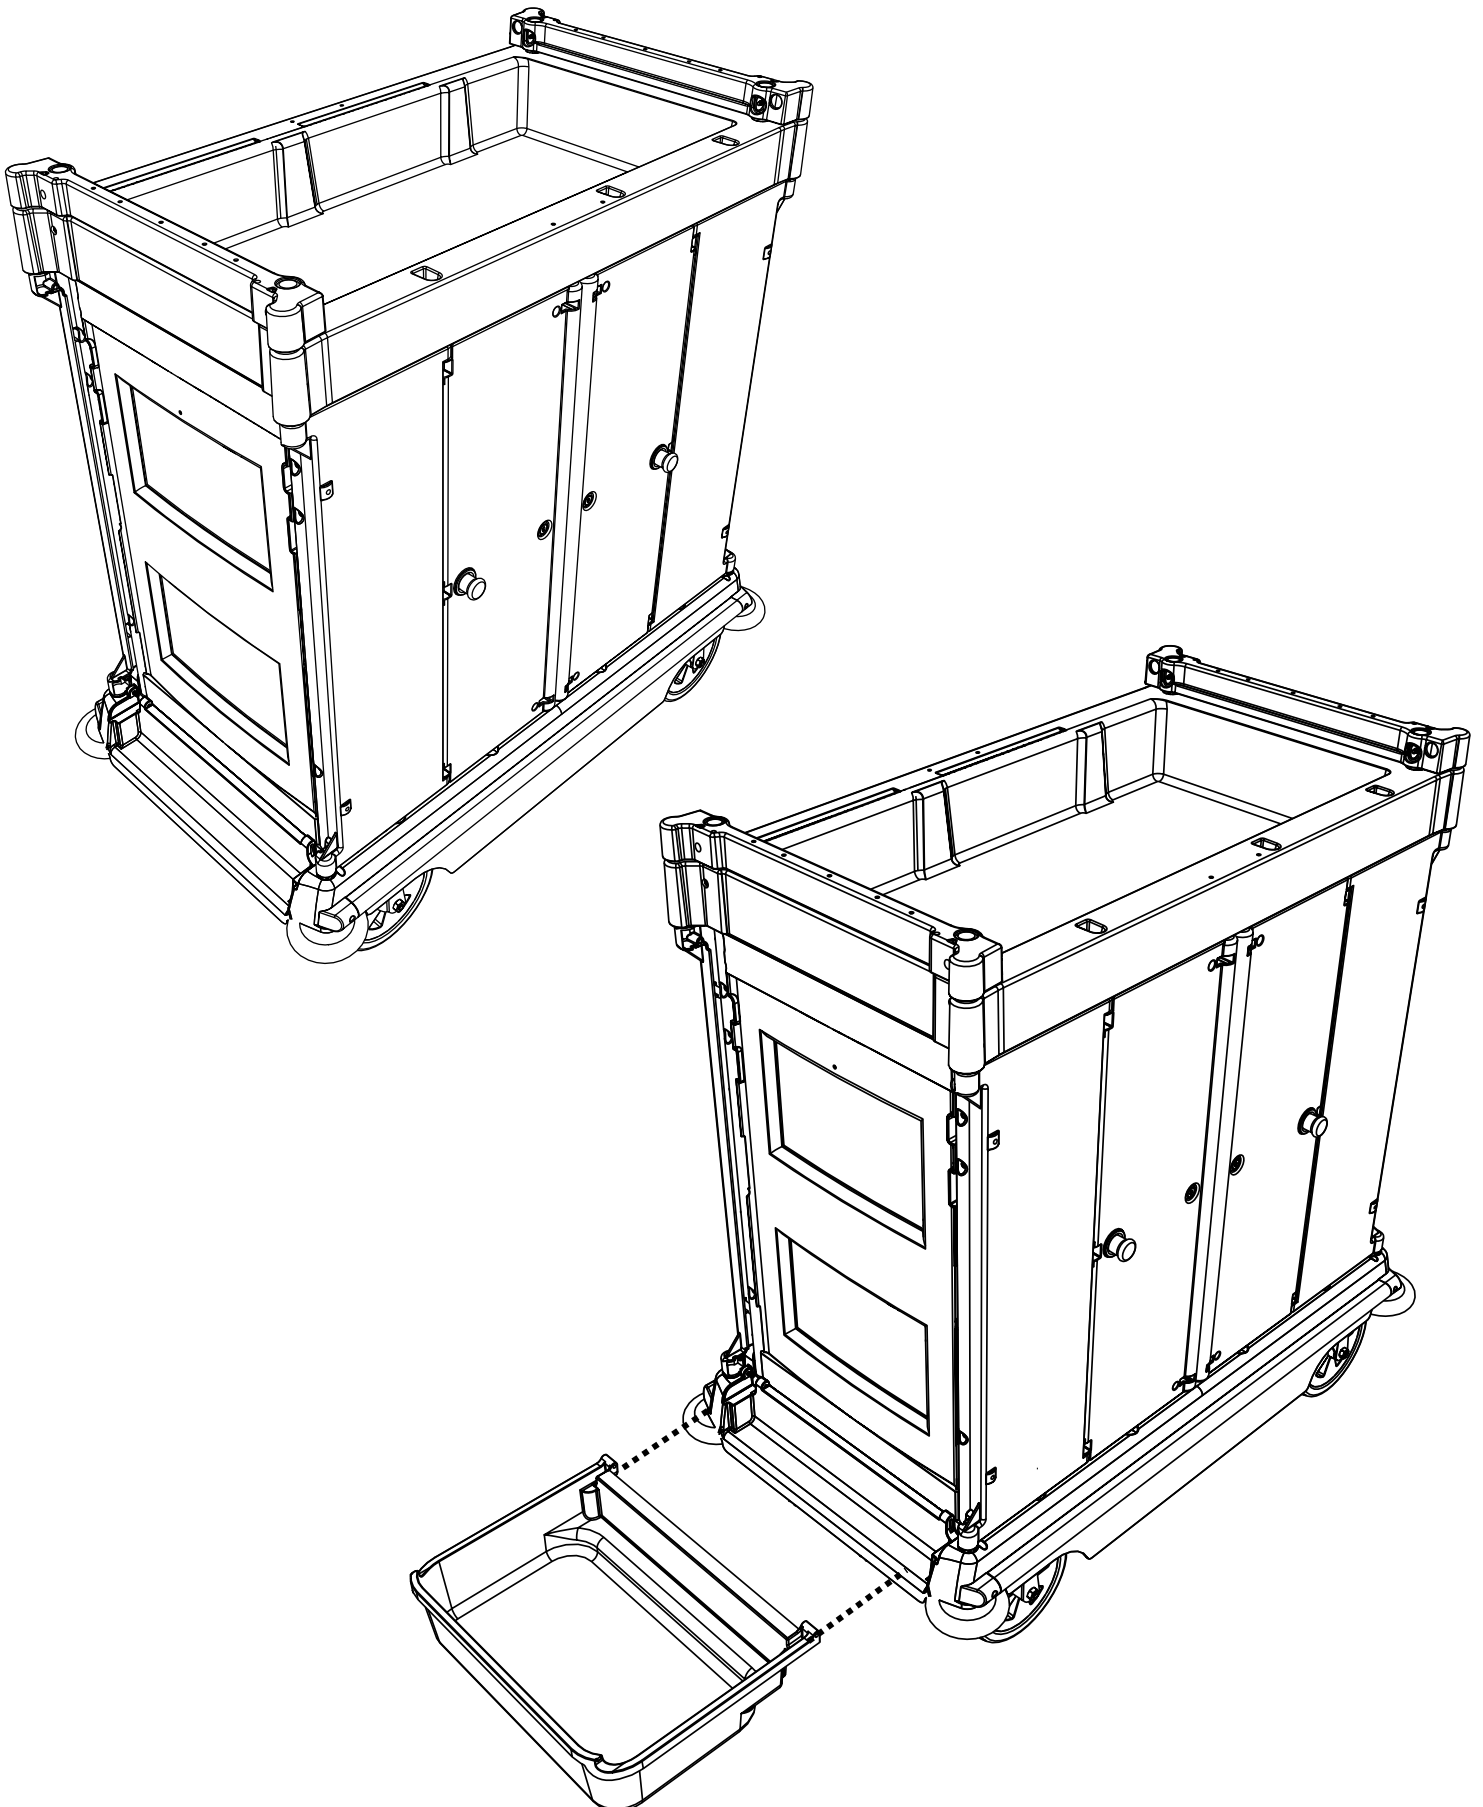

NKU 31,32 HF