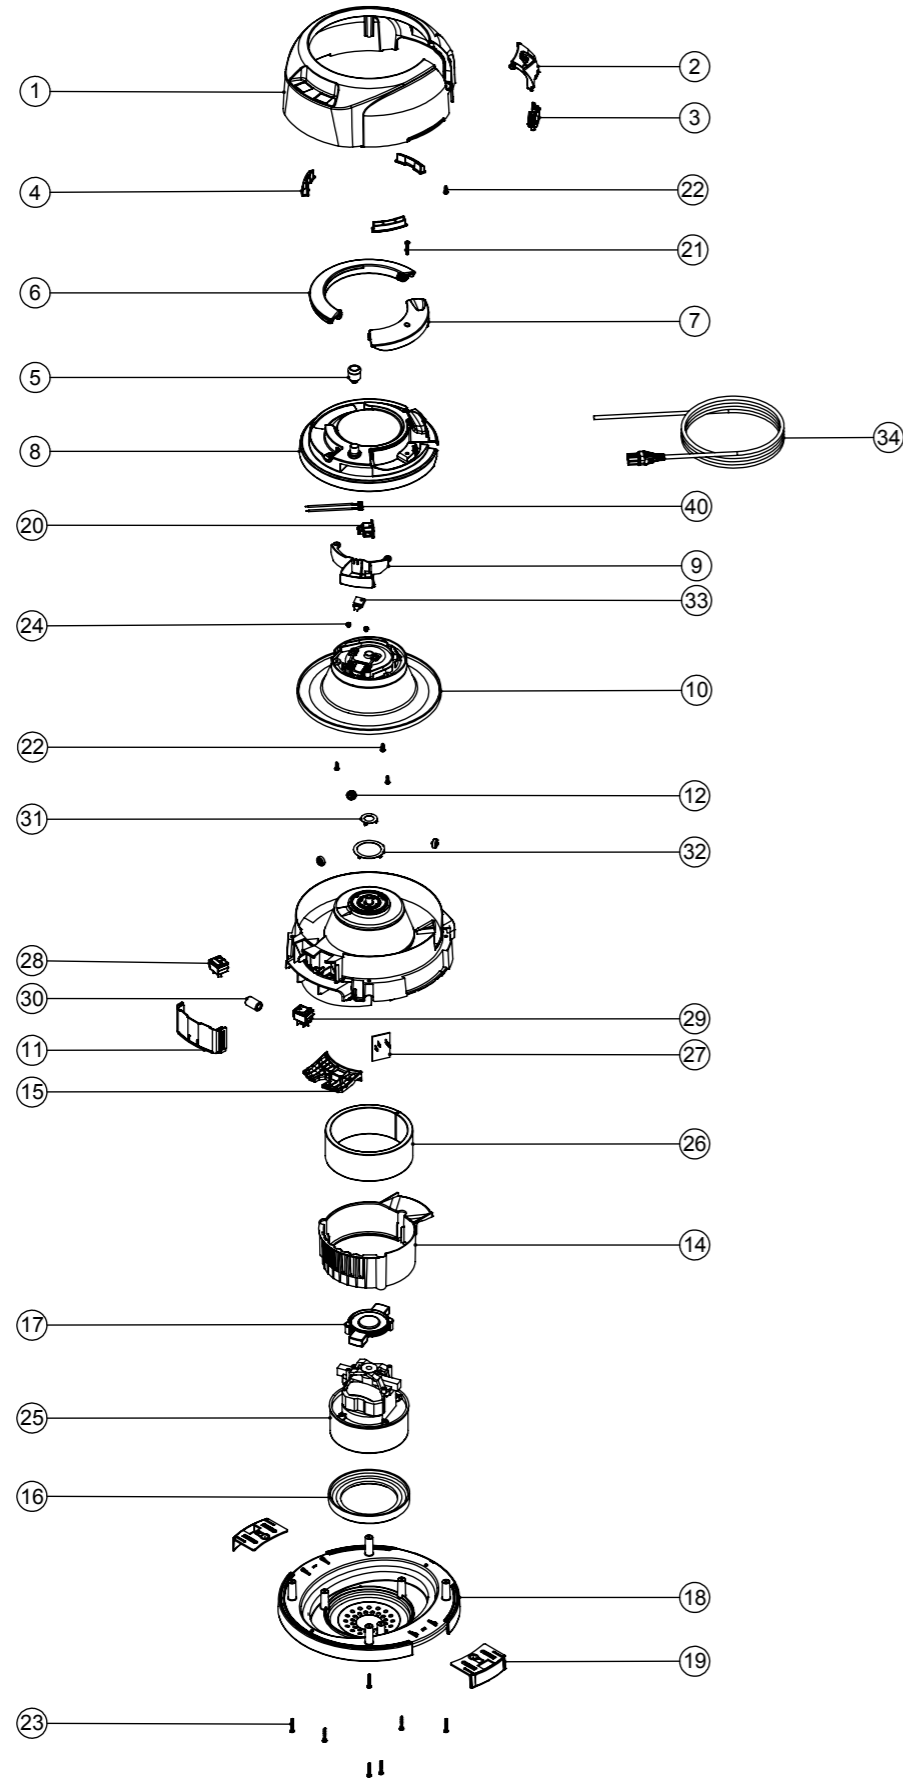

Numatic International Spare Parts

Model No: PPR (Autosave) Head Assembly - Exploded Drawing

NB: FOR WIRING SEE DRAWING: WD-0368

DRAWING: DRW-11762
ISSUE: 02/12

Numatic International Spare Parts

Model No: PPR (Autosave) Head Assembly - Exploded Drawing

POS	ITEM NO.	DESCRIPTION	QTY.
1	237385	PPR - COVER	1
2	237395	PPR - CABLE COVER	1
3	237391	PPR - CABLE GUIDE	1
4	237386	PPR - CALLIPER	3
5	229617	CABLE REEL WINDER KNOB ASSY	1
6	237396	PPR - HANDLE	1
7	237390	PPR - REELER PLUG COVER	1
8	237387	PPR - REELER COVER	1
9	237388	PPR - SOCKET SADDLE	1
10	227447	CABLE REEL MOULDING ASSEMBLY	1
11	229623	SWITCH COVER (TWIN ROCKER SWITCH)	1
12	227436	ROLLER WHEEL	3
13	237129	TOP MOTOR HOUSING - PVR	1
14	229621	AIR GUIDE (TWIN ROCKER SWITCH)	1
15	237132	WIRE ENTRY ENCLOSURE - PVR	1
16	227882	TWO STAGE LAMB MOTOR BOTTOM GASKET	1
17	229614	MOTOR PLATE BI-MATERIAL	1
18	229618	BOTTOM MOTOR HOUSING (BI-MATERIAL)	1
19	229715	TOGGLE (TWIN SHOT)	2
20	230204	NUC18S INLET - VOLEX	1
21	291117	NO.8 x 1 INCH (4.5MM CAPTIVE) POZI-PAN SCREW / PLASTITE / BLACKODISED	1
22	219101	No8 X 1/2 INCH LONG POZI PAN PLASTITE SCREW	4
23	219104	"No8 X 1 LONG POZI PAN PLASTITE SCREW""	7
24	219090	M4 X 8MM LONG POZI PAN SEMS SCREW	2
25	205403	LAMB DAF MOTOR E13453-0	1
26	203020	NVQ/NQS POD SIDE FELT (LAMB MOTOR)	1
27	208100	AUTOSAVE 2 SPEED CONTROL PCB	1
28	221102	ROCKER SWITCH MOMENTARY ILLUMINATION	1
29	220582	GREEN ROCKER SWITCH	1
30	230097	AXIAL FERRITE BEAD	1
31	227141	INNER CONTACT RING	1
32	227142	OUTER CONTACT RING	1
33	230096	SUPPRESSOR	1
34	236155	CONNECTOR: NUC17S, CABLE: H 05V2V2-F BLACK, PLUG: UK 13A 3PIN	1
	236156	CONNECTOR: NUC17S, CABLE: H 05V2V2-F BLACK, PLUG: EUROPEAN 10A 2PIN	
	236157	CONNECTOR: NUC17S, CABLE: H 05V2V2-F BLACK, PLUG: SWISS 2PIN	
	236158	CONNECTOR: NUC17S, CABLE: H 05V2V2-F BLACK, PLUG: SOUTH AFRICAN 15A 3PIN	
	236159	CONNECTOR: NUC17S, CABLE: GTSA-2 V-75 N14586 BLACK, PLUG: AUSTRALIAN 10A 3PIN	
	236160	CONNECTOR: NUC17S, CABLE: SJT (105°C) YELLOW, PLUG: CSA/USA 2PIN 15A	
40	321681	85mm REELER LINK WIRE & SPADE	2