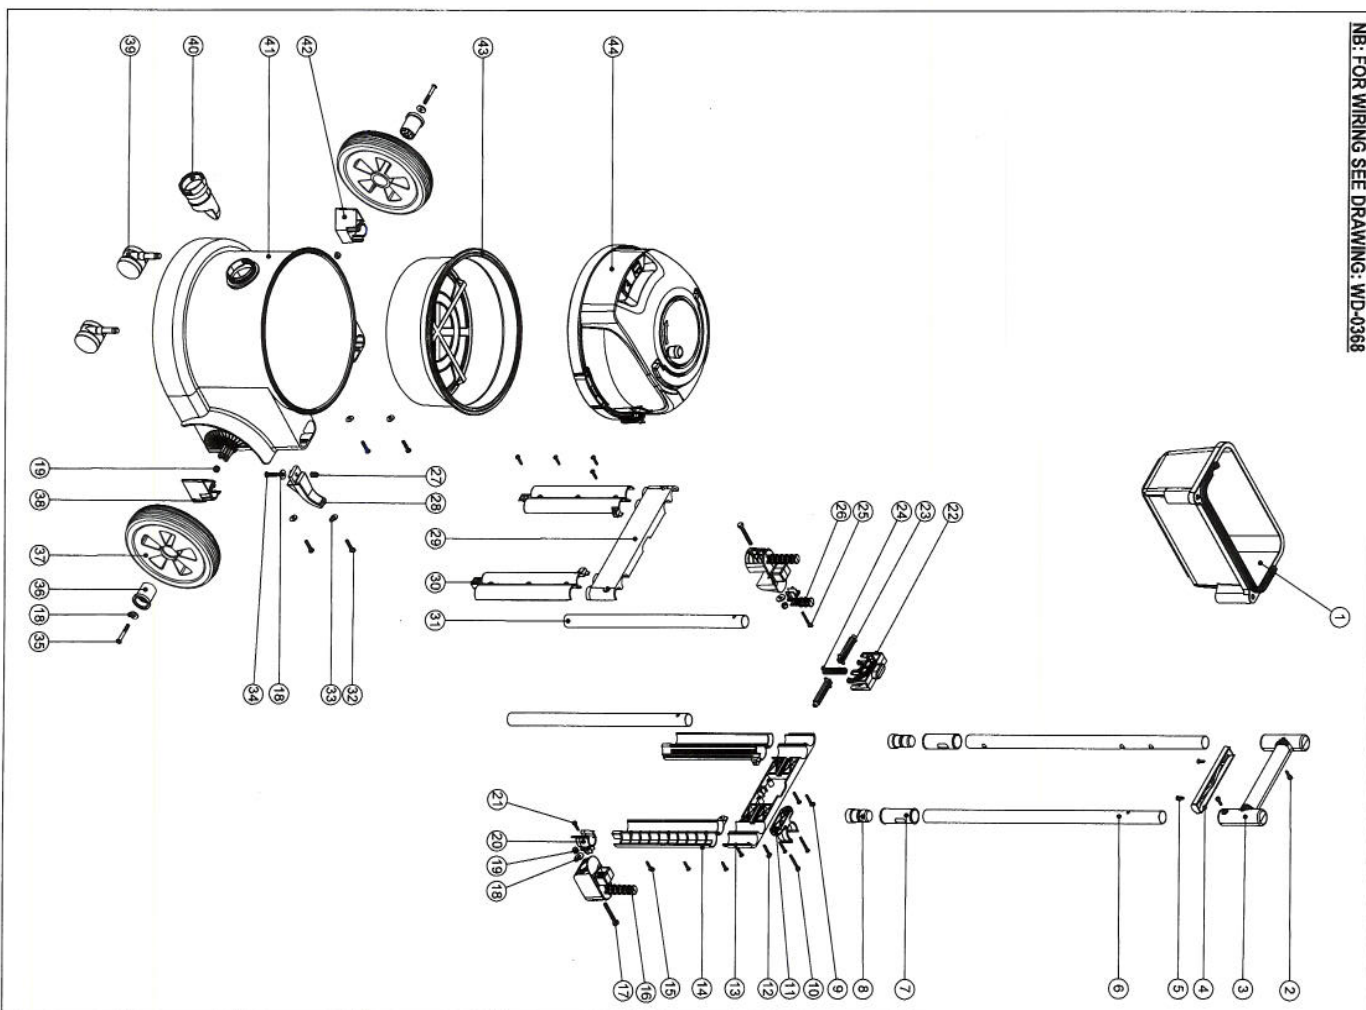

Numatic International Spare Parts

Model No. : PVT390A EXPLODED DRAWING

NB: FOR WIRING SEE DRAWING: WD-0368

234761
DRAWING: DRW-5398
24/01/2011
ISS: A01

Numatic International Spare Parts

Model No. : PVT390A EXPLODED DRAWING

POS:	ITEM NO.	DESCRIPTION	COMMENTS
	1	EL RED SWING CADDY ASSY	
	2	219472 M4 X 16MM LONG POZI PAN SEMS SCREW	
	3	237157 HANDLE BODY (TROLLEY VAC)	
	4	237158 HANDLE CAP (TROLLEY VAC)	
	5	219101 N08 X 1/2 INCH LONG POZI PAN PLASTITE SCREW	
	6	391320 390 MOVING TUBE (TROLLEY VAC)	
	7	237145 SLIDER SLEEVE (TROLLEY VAC)	
	8	237147 SLIDER END STOP (TROLLEY VAC)	
	9	291006 N06 X 1 INCH LONG POZI PAN PLASTITE SCREW JAPANED	
	10	219822 M4.35MM LG.POZI-PAN.SCREW.Z/P/L	
	11	237154 WAND CLIP (TROLLEY VAC)	
	12	219267 M4 X 20MM LONG POZI PAN SEMS SCREW	
	13	237152 CROSS BAR REAR (TROLLEY VAC)	
	14	237149 HANDLE UPRIGHT HOLES (TROLLEY VAC)	
	15	291005 N06 X 5/8 INCH LONG POZI PAN PLASTITE SCREW JAPANED	
	16	237156 BUCKET MOUNT (TROLLEY VAC)	
	17	219315 M6 X 50MM LONG BOLT	
	18	219008 M6 FORM G WASHER	
	19	219088 M6 NYLON INSERT NUT	
	20	237155 BUCKET CLIP (TROLLEY VAC)	
	21	219107 N06 X 5/8 INCH LONG POZI PAN PLASTITE SCREW	
	22	237148 PLUNGER BUTTON (TROLLEY VAC)	
	23	237146 PLUNGER PIN (TROLLEY VAC)	
	24	291009 SPRING (TROLLEY VAC)	
	25	219848 N06 X 1 3/8 INCH LONG POZI PAN SCREW	
	26	237166 BUCKET CLIP IN PEG (TROLLEY VAC)	
	27	219450 M6 BRASS INSERT	
	28	237121 TROLLEY VAC BALL HITCH	
	29	325813 CROSS BAR FRONT + INSERTS (TROLLEY VAC)	
	30	237150 HANDLE UPRIGHT FAKE SCREW (TROLLEY VAC)	
	31	391321 390 FIXED TUBE (TROLLEY VAC)	
	32	219057 M5 X 25MM LONG POZI PAN SCREW	
	33	219005 M5 FORM G WASHER	
	34	291016 M6 X 25MM SOCKET BUTTON HEAD SCREW	
	35	219881 M6 X 45MM SOCKET BUTTON HEAD SCREW	
	36	237120 HUB CAP	
	37	204104 8 INCH WHEEL	
	38	237163 HUB SUPPORT RIGHT (TROLLEY VAC)	
	39	204111 50MM TWIN WHEEL CASTOR WITH PU TYRE	
	40	237119 FRONT FIT BAG CONNECTOR	
	41	237122 390 DRUM - RED (TROLLEY VAC)	
	42	237164 HUB SUPPORT LEFT (TROLLEY VAC)	
	43	207109 12 INCH FILTER (DOUBLE BOTTOM) 1800GSM SMS	
	44	583210 PVR BLACK HEAD ASM DAF V16 12.5M (NUMATIC AUTOSAVE FLOWER)	FOR EXPLODED HEAD SEE DRW-5228
		583211 PVR BLACK HEAD ASM DAF V30 12.5M (NUMATIC AUTOSAVE FLOWER)	
		583212 PVR BLACK HEAD ASM DAF V53 12.5M (NUMATIC AUTOSAVE FLOWER)	
		583214 PVR BLACK HEAD ASM DAF V83 12.5M (NUMATIC AUTOSAVE FLOWER)	
		583216 PVR BLACK HEAD ASM DAF V37 12.5M (NUMATIC AUTOSAVE FLOWER)	
		583253 PVR BLACK HEAD ASM DAF V81 10M (NUMATIC AUTOSAVE FLOWER)	
		583213 PVR BLACK HEAD ASM DAF V69 (NACEGARE AUTOSAVE FLOWER)