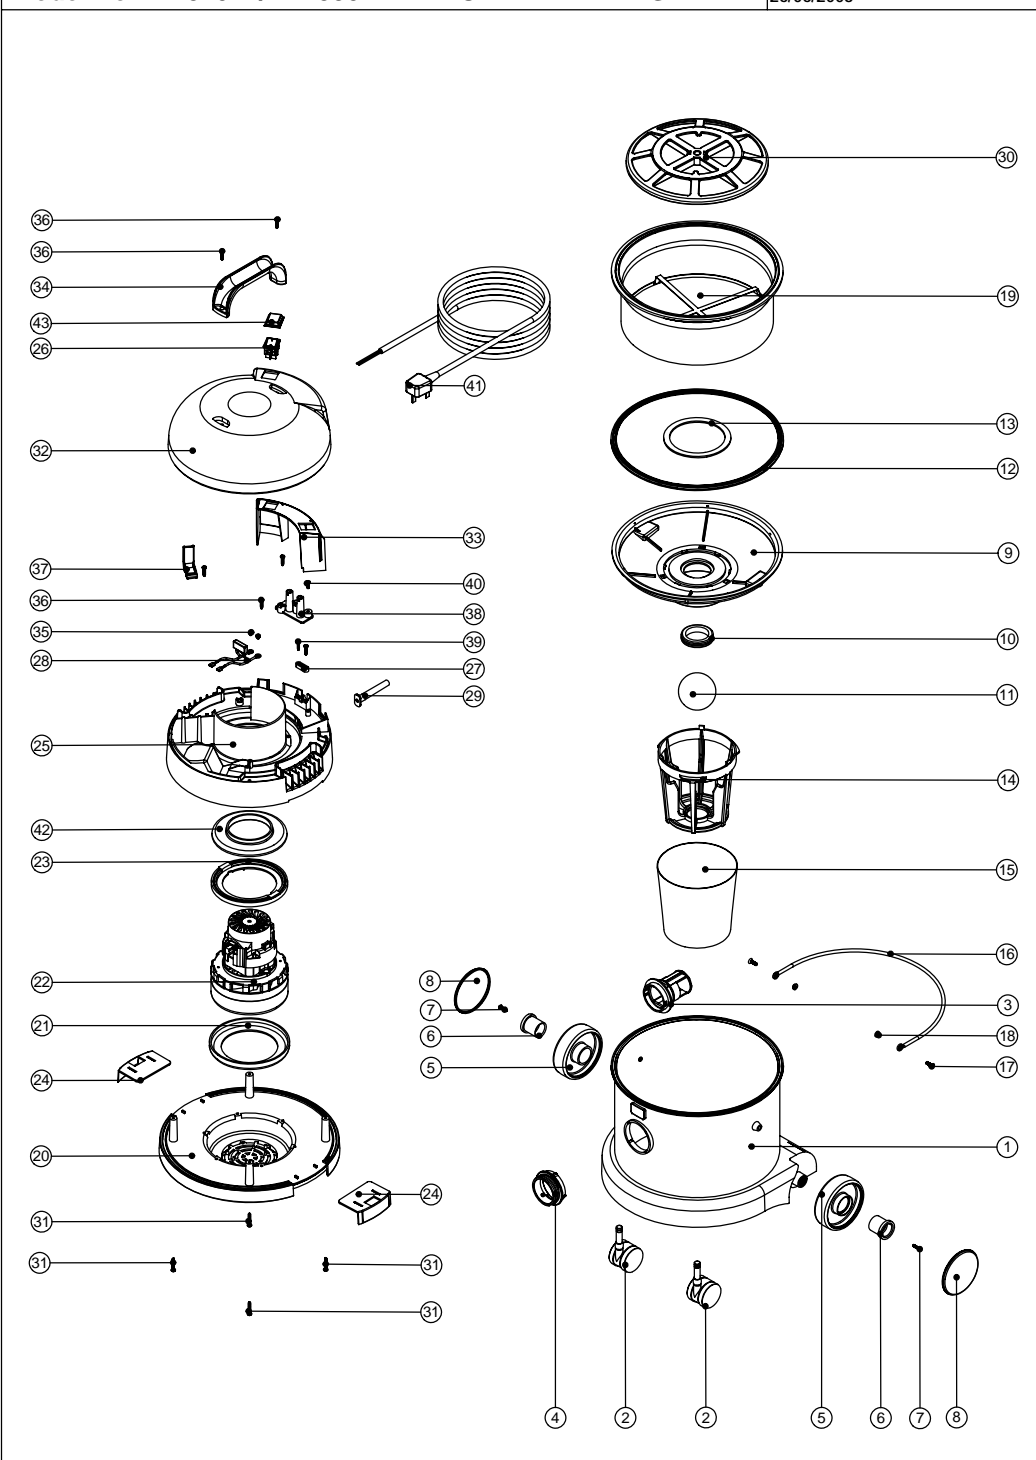

Numatic International Spare Parts

Model No: WV370-2 / WV380-2 EXPLODED DRAWING

234335
DRAWING: EXP-0766 ISS:A06
26/06/2008

Numatic International Spare Parts

Model No: WV370-2 / WV380-2 EXPLODED DRAWING

POS.	ITEM NO.	DESCRIPTION:	COMMENTS:
1	325426	BLUE DRUM ASSEMBLY	WV370-2
	325425	RED DRUM ASSEMBLY	WV370-2
	325427	GREEN DRUM ASSEMBLY	WV370-2
	325428	YELLOW DRUM ASSEMBLY	WV370-2
	225981	BLUE DRUM ASSEMBLY	WV380-2
	225980	RED DRUM ASSEMBLY	WV380-2
	225982	GREEN DRUM ASSEMBLY	WV380-2
	225983	YELLOW DRUM ASSEMBLY	WV380-2
	225210	GREY DRUM ASSEMBLY	WV380-2
	250028	FUN FACE	
2	204111	50MM TWIN WHEEL CASTOR WITH PU TYRE	WV370-2
	204059	2 INCH CASTOR	WV380-2
3	206493	WET DRY CONNECTOR	WV370-2
	225085	BAG CONNECTOR	WV380-2
4	227397	BLUE THREADED NECK	
	227396	RED THREADED NECK	
	227398	GREEN THREADED NECK	
	227399	YELLOW THREADED NECK	
5	227640	2 SHOT WHEEL ASSEMBLY	
6	227868	WHEEL HUB FOR 2 SHOT WHEEL	
7	219105	No8 X 5/8 INCH LONG POZI PAN PLASTITE SCREW	
8	227638	BLACK TRIM	
9	229635	FLOAT CAGE SUPPORT	
10	220235	FLOAT GROMMET	
11	206026	POLYPROP BALL	
12	207011	FLOAT CAGE GASKET	
13	225083	FLOAT ASSEMBLY GASKET	
14	225086	FLOAT CAGE	
15	207055	GAUZE FILTER	
16	403039	BUCKET HANDLE	
17	219282	M5 X 16MM LONG POZI PAN COUNTERSUNK SCREW	
18	208026	BUCKET HANDLE SPACER	
19	207109	12 INCH FILTER (DOUBLE BOTTOM) 160GRM SMS	INCLUDES ITEM 30 (209050)
20	227921	BOTTOM MOTOR HOUSING	
21	202031	BOTTOM MOTOR GASKET	
22	205443	240V 2 STAGE D.I BYPASS ACUSTEK MOTOR (BL21104T) (MARKED 230V) TCO	
	205441	120V 2 STAGE D.I BYPASS ACUSTEK MOTOR (BL21101)	
23	227925	TOP MOTOR GASKET	
24	227115	TOGGLE	
25	227923	TOP MOTOR HOUSING	
26	220843	BLUE ROCKER SWITCH	
27	227008	BLACK CABLE CLAMP	
28	220698	SUPPRESSOR ASSEMBLY	
29	220923	STRESS RELIEF	
30	209050	SINGLE FILTER GRID	
31	219369	No8 X 1 INCH LONG POZI PAN STAINLESS STEEL PLASTITE SCREW	
32	227919	SWITCH COVER TOP	
33	227927	SWITCH MOUNTING BRACKET	
34	206451	HANDLE	
35	219090	M4 X 8MM LONG POZI PAN SEMS SCREW	
36	219041	No8 X 3/4 INCH LONG POZI PAN SCREW	
37	227019	CABLE HOOK	
38	220564	TERMINAL BLOCK MOULDING (2 INSERTS)	
39	219107	No6 X 5/8 INCH LONG POZI PAN PLASTITE SCREW	
40	219101	No8 X 1/2 INCH LONG POZI PAN PLASTITE SCREW	
41	236033	10.0M X 1.00MM X 2 CORE CABLE (UK PLUG)	
	236034	10.0M X 1.00MM X 2 CORE CABLE (EURO PLUG)	
	236036	10.0M X 1.00MM X 2 CORE CABLE (RSA PLUG)	
	236049	10MT X 2 CORE X 1.5MM CABLE PLUS 16AMP INDUSTRIAL PLUG	
	236047	10.0M X .75MM X 2 CORE CABLE + SWISS PLUG	
	236043	10.0M X 18AWG X 3 CORE YELLOW CABLE (CSA PLUG)	
42	227926	AIR SEPERATOR	
43	206573	SWITCH COVER (PLUG HANDLE)	